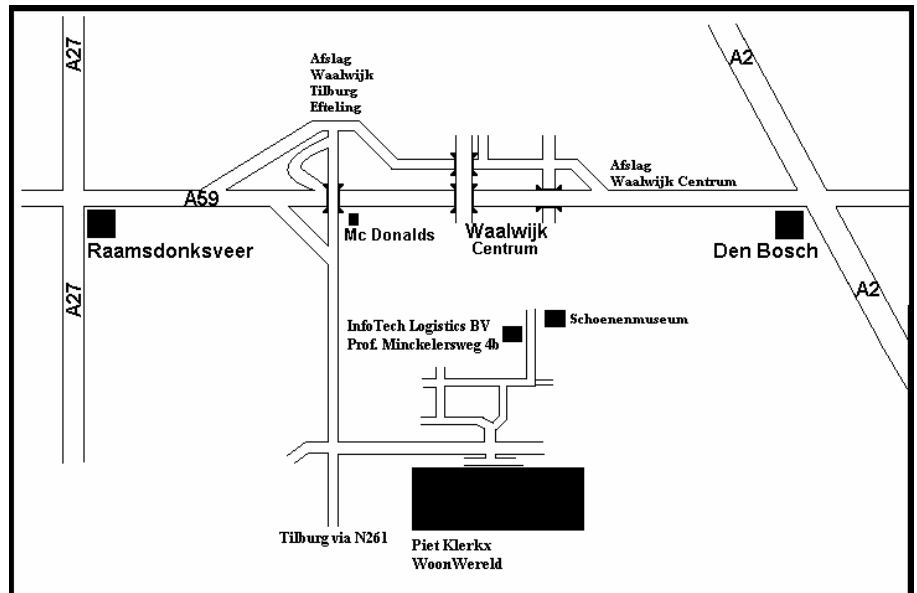

Infotech Logistics B.V.
Prof. Minckelersweg 4b
5144 NZ WAALWIJK
The Netherlands
Tel.: +31 (0) 416-338285
Fax.: +31 (0) 416-342913

Direction Utrecht:

Follow the A27 and exit at Junction "Hoopolder"
Take the A59 direction 's-Hertogenbosch, Waalwijk
Take Exit 37 Waalwijk, Tilburg, Industrial Area "Havens"
At the lights turn right
At the next lights turn left
At the next lights turn left
Take the first right in the corner
At the end turn right and follow the road turning left
You are now on the Prof. Minckelersweg (No 4167)

Direction Rotterdam:

Follow the A16 and exit at Junction "Zonzeel"
Take the A59 direction 's-Hertogenbosch, Waalwijk
Take Exit 37 Waalwijk, Tilburg, Industrial Area "Havens"
At the lights turn right
At the next lights turn left
At the next lights turn left
Take the first right in the corner
At the end turn right and follow the road turning left
You are now on the Prof. Minckelersweg (No 4167)

Direction Den Bosch:

Take the A59 direction Zierikzee, Waalwijk
Take Exit 37 Waalwijk, Tilburg, Industrial Area "Havens"
At the lights turn right
At the next lights go straight ahead
At the next lights turn left
At the next lights turn left
Take the first right in the corner
At the end turn right and follow the road turning left
You are now on the Prof. Minckelersweg (No 4167)

Direction Tilburg:

Follow the N261 until the junction at Piet Klerkx Woonwereld
At the lights turn right
At the next lights turn left
Take the first right in the corner
At the end turn right and follow the road turning left
You are now on the Prof. Minckelersweg (No 4167)